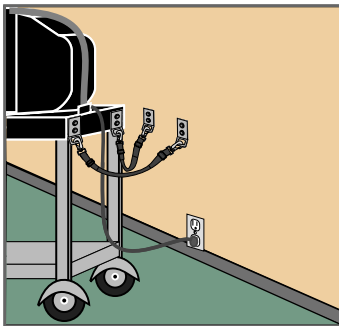

www.worksafetech.com

Cart-To-Wall Strap Kit

CW 2136B

PRODUCT FEATURES

- *Heavy-Duty Nylon straps for efficiently securing carts to a wall*
- *Hooks allow quick and easy access to cart*
- *Kits include all hardware*
- *Simple installation, high strength security*

Securely fastens carts to walls

Kit contains all hardware

Straps hook to cart when not being used

Allows quick and easy access for moving cart

Our Cart-to-Wall Straps are ideal to secure wheel mounted carts to wall studs for security. Straps are constructed of high strength Nylon webbing. Hooks are attached to the Stainless steel mounting plates on the wall when strapping is desired and can be hooked onto the cart plates when not in use.

These straps are normally installed in the back of the item out of view for better aesthetics.

SPECIFICATIONS

- Straps: □ 1" x 36" heavy Nylon straps with keeper hooks
- Mounting Plates: Stainless steel
- Colors: □ □ B = Black