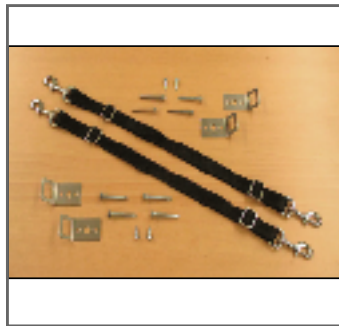

www.worksafetech.com

Cart-To-Wall Strap Kit

CW 2136B

PRODUCT FEATURES

- *Heavy-Duty Nylon straps for efficiently securing carts to a wall*
- *Hooks allow quick and easy access to cart*
- *Kits include all hardware*
- *Simple installation, high strength security*

Securely fastens carts to walls

Kit contains all hardware

Straps hook to cart when not being used

Allows quick and easy access for moving cart

Our Cart-to-Wall Straps are ideal to secure wheel mounted carts to wall studs for security. Straps are constructed of high strength Nylon webbing. Hooks are attached to the Stainless steel mounting plates on the wall when strapping is desired and can be hooked onto the cart plates when not in use.

These straps are normally installed in the back of the item out of view for better aesthetics.

SPECIFICATIONS

- Straps: □ 1" x 36" heavy Nylon straps with keeper hooks
- Mounting Plates: Stainless steel
- Colors: □ □ B = Black