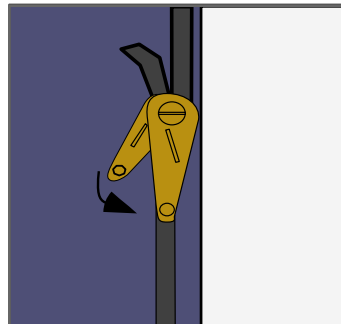

www.worksafetech.com

TekStrap™ Ratchet Overstrap

**TSRS 30.14B, TSRS 30.14P,
TSRS 30.24B, TSRS 30.24P,
TSRS 65.14B, TSRS 65.14P,
TSRS 65.24B, TSRS 65.24P,
TSRS 75.14B, TSRS 75.14P,
TSRS 75.24B, TSRS 75.24P**

PRODUCT FEATURES

- *Ideal for large refrigerators, freezers, incubators, etc.*
- *Secures unit to floor without drilling into body*
- *Adjustable Bio-Coated TekStraps™ are non-corrosive, easy to clean, and will not host bacteria or fungus*
- *Heavy-duty steel ratchet tightly cinches strap to unit*
- *Available in black, or putty color*

Ratchet Strap with optional strap guides

Quick & Easy Fastening

Floor Anchor

Steel Ratchet

Fastening of thermally insulated items such as refrigerators, freezers, incubators, and even flammable liquids storage cabinets should be done without screwing into the body of the item. These types of items may contain freon tubes or exposed wiring which could be dangerous. The thermal insulation barrier will also be compromised causing improper performance of the appliance.

Our TekStrap™ Ratchet Overstraps do not require screwing into the unit; the straps use cinching pressure to secure the item. There is no need to constantly re-tighten the item since the straps are made of high-quality coated webbing that does not stretch. A specially designed end bracket pulls at a 45 degree angle away from the anchor to ensure maximum effectiveness when anchoring to a concrete floor.