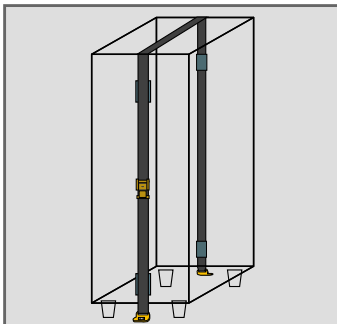

PRODUCT FEATURES

- *Ideal for large refrigerators, freezers, incubators, etc.*
- *Secures unit to floor without drilling into body*
- *Adjustable Bio-Coated TekStraps™ are non-corrosive, easy to clean, and will not host bacteria or fungus*
- *Heavy-duty steel ratchet tightly cinches strap to unit*
- *Available in black, or putty color*

Ratchet Strap with optional strap guides

Quick & Easy Fastening

Floor Anchor

Steel Ratchet

Fastening of thermally insulated items such as refrigerators, freezers, incubators, and even flammable liquids storage cabinets should be done without screwing into the body of the item. These types of items may contain freon tubes or exposed wiring which could be dangerous. The thermal insulation barrier will also be compromised causing improper performance of the appliance.

Our TekStrap™ Ratchet Overstraps do not require screwing into the unit; the straps use cinching pressure to secure the item. There is no need to constantly re-tighten the item since the straps are made of high-quality coated webbing that does not stretch. A specially designed end bracket pulls at a 45 degree angle away from the anchor to ensure maximum effectiveness when anchoring to a concrete floor.

SPECIFICATIONS

- Strap:** 2" Wide TekStrap™
- TSRS 30.14 = 3 ft. ratchet end, 14 ft. tail
 - TSRS 30.24 = 3 ft. ratchet end, 24 ft. tail
 - TSRS 65.14 = 6.5 ft. ratchet end, 14 ft. tail
 - TSRS 65.24 = 6.5 ft. ratchet end, 24 ft. tail
 - TSRS 75.14 = 7.5 ft. ratchet end, 14 ft. tail
 - TSRS 75.24 = 7.5 ft. ratchet end, 24 ft. tail
- *Also available in 1" width (TSRS1 + size specification)
- Ratchet:** □ Steel
- Seatbelt Ends:** □ Steel
- □ 45° angle, 1/2" center hole