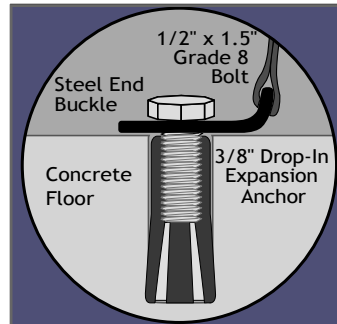

PRODUCT FEATURES

- *Ideal for large refrigerators, freezers, incubators, etc.*
- *Secures unit to floor without drilling into body*
- *Adjustable Bio-Coated TekStraps™ are non-corrosive, easy to clean, and will not host bacteria or fungus*
- *Heavy-duty steel ratchet tightly cinches strap to unit*
- *Available in black, or putty color*

Ratchet Strap with optional strap guides

Quick & Easy Fastening

Floor Anchor

Steel Ratchet

Fastening of thermally insulated items such as refrigerators, freezers, incubators, and even flammable liquids storage cabinets should be done without screwing into the body of the item. These types of items may contain freon tubes or exposed wiring which could be dangerous. The thermal insulation barrier will also be compromised causing improper performance of the appliance.

Our TekStrap™ Ratchet Overstraps do not require screwing into the unit; the straps use cinching pressure to secure the item. There is no need to constantly re-tighten the item since the straps are made of high-quality coated webbing that does not stretch. A specially designed end bracket pulls at a 45 degree angle away from the anchor to ensure maximum effectiveness when anchoring to a concrete floor.

SPECIFICATIONS

- Strap:** 2" Wide TekStrap™
- TSRS 30.14 = 3 ft. ratchet end, 14 ft. tail
 - TSRS 30.24 = 3 ft. ratchet end, 24 ft. tail
 - TSRS 65.14 = 6.5 ft. ratchet end, 14 ft. tail
 - TSRS 65.24 = 6.5 ft. ratchet end, 24 ft. tail
 - TSRS 75.14 = 7.5 ft. ratchet end, 14 ft. tail
 - TSRS 75.24 = 7.5 ft. ratchet end, 24 ft. tail
- *Also available in 1" width (TSRS1 + size specification)
- Ratchet:** □ Steel
- Seatbelt Ends:** □ Steel
- □ 45° angle, 1/2" center hole