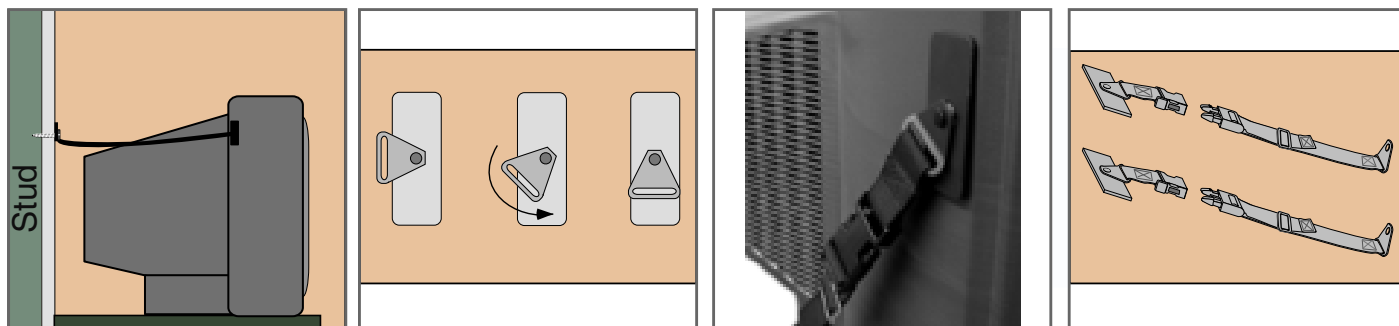

www.worksafetech.com

TV Monitor SwivelStraps™

TV 2124B

PRODUCT FEATURES

- Holds front and top heavy TV monitors in place
- Heavy Nylon strapping will not stretch
- "Quick-release" buckles for instant access
- Swivel-plate adjusts to pull from any direction
- Kits include all hardware

TV SwivelStraps™ are the ideal way to secure TV monitors up to 32" to a wall stud, inside an entertainment center, or to a ceiling mount stand.

The swivel plate can be adhered in any convenient location on both sides of the monitor and then screwed securely to the wall stud. The strap will then swivel to conform to the best directional pull. Since the pull is from the center of the plate, the adhesive holding power is maximized.

The straps can be detached at the buckle for easy access.

SPECIFICATIONS

Straps:	1" x 24" Adjustable length Nylon webbing
Swivel Plates:	1.25" x 3" 14 gauge steel black powder coat finish special riveted triangle fitting 3M® VHB™ adhesive
Buckles:	Nexus® brand side-release acetal resin buckles
Colors:	B = Black